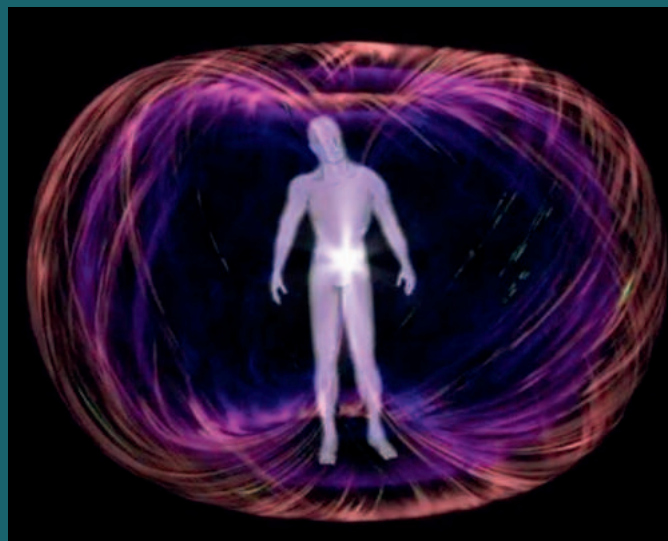

4D Yoga

SACRED GEOMETRY RETREAT
25-31 MAY 2025 NEPAL

**DRAW AND CONSTRUCT SACRED GEOMETRY
EXPLORE ANCIENT KNOWLEDGE AND MODERN SCIENCE
EMBODY THROUGH ART, YOGA & MEDITATION**

WHAT IS SACRED GEOMETRY?

SACRED GEOMETRY UNLOCKS THE DEEPER TRUTHS OF THE UNIVERSE, REVEALING THAT GEOMETRIC AND MATHEMATICAL PRINCIPLES FORM THE FOUNDATION OF THE NATURAL WORLD. THESE PRINCIPLES ARE EVIDENT IN EVERYTHING FROM PLANT GROWTH PATTERNS TO THE STRUCTURE OF GALAXIES. ANCIENT CULTURES ACROSS THE GLOBE, FROM ANCIENT EGYPT TO ANCIENT GREECE, CHRISTIANITY TO HINDUISM, INCORPORATED IT INTO THEIR ARCHITECTURE AND SYMBOLISM, SUGGESTING A GEOMETRIC ORDER TO THE COSMOS.

4D YOGA EXPERIENCE

IMMERSE YOURSELF IN A LIFE-CHANGING RETREAT IN POKHARA, NEPAL. EXPLORE THE FUSION OF YOGA, SACRED GEOMETRY, AND MEDITATION WHILE SURROUNDED BY THE TRANQUIL BEAUTY OF THE HIMALAYAN FOOTHILLS.

JOURNEY INTO THE PROFOUND **REALMS OF 4TH DIMENSIONAL SPACE** AND DISCOVER THE LINK BETWEEN YOGA, WESTERN MYSTICISM, AND MODERN SCIENCE. LEARN ONE OF THE MOST PROFOUND GEOMETRIC VISUALISATION TECHNIQUES KNOWN AS THE **MERKABA** TO ACTIVATE YOUR LIGHT SPIRIT BODY.

DIVE DEEP INTO SPIRITUAL SYMBOLISM, THE CHAKRA SYSTEM AND GAIN AN UNDERSTANDING OF EXISTENCE, KARMA, THE DIVINE ARCHITECTURE AND CONSCIOUSNESS ITSELF.

ECO-RETREAT OVERVIEWING POKHARA LAKE

DAILY SCHEDULE